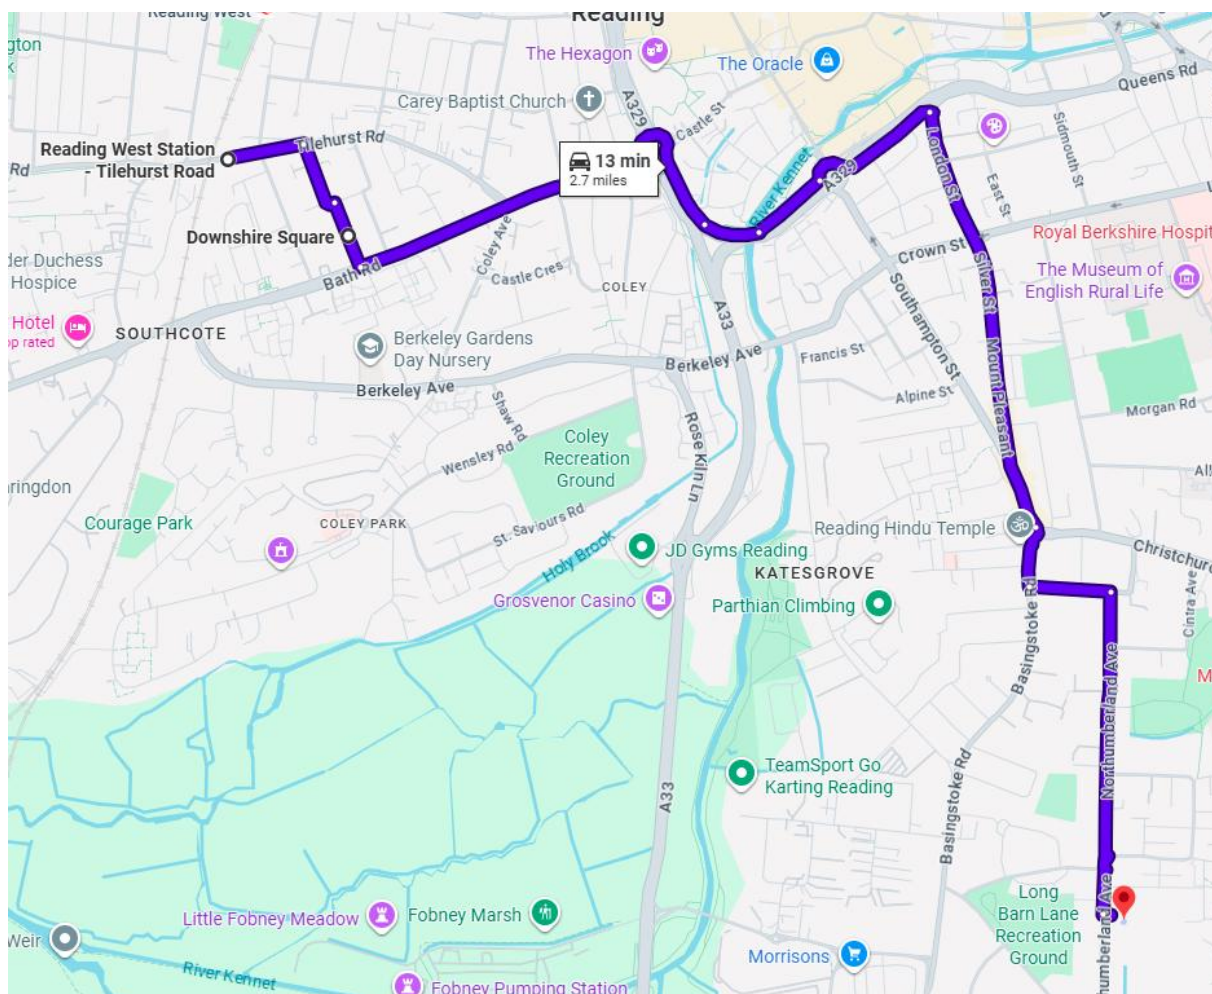

READING GIRLS' SCHOOL Downshire & Brunswick Route

[Google Maps link](#) : [Downshire and Brunswick](#)

AM Stop	Time	Location		PM Stop	Time (appx)	Location
1	7.45 am	Reading West Bus station, Brunswick Hill		1	3:30 pm	Reading West Bus station, Brunswick Hill
2	7.50 am	Downshire Square, Bus Stop, Bath road		2	3:35 pm	Downshire Square, Bus Stop, Bath road