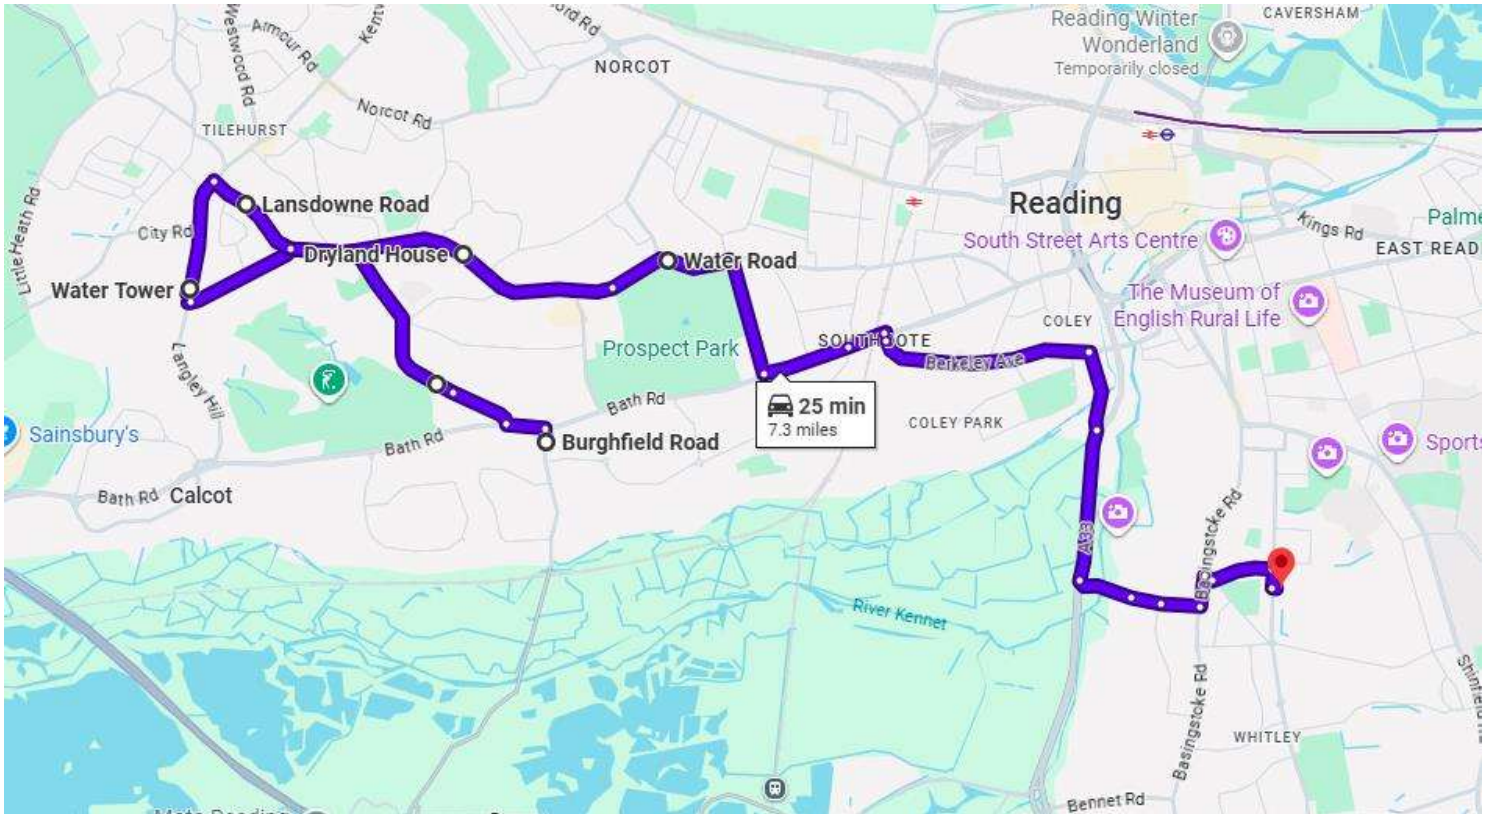

READING GIRLS' SCHOOL – WEST BUS ROUTE (TILEHURST)

Google maps link : [West Route – Tilehurst](#)

| AM Stop | Time | Location | | PM Stop | Time (appx) | Location |
|---------|---------|---|--|---------|-------------|---|
| 1 | 7.38 am | A4 Burghfield Rd bus stop | | 1 | 3:25 pm | Reading West station bus stop, Brunswick Hill |
| 2 | 7.43 am | Water Tower bus stop, Park Lane | | 2 | 3:27 pm | Water Road bus stop, Tilehurst Road |
| 3 | 7.48 am | Lansdowne Road bus stop, Mayfair | | 3 | 3.32 pm | Dryland House bus stop, The Meadway |
| 4 | 7.50 am | Dryland House bus stop, The Meadway | | 4 | 3.35 pm | Lansdowne Road bus stop, Mayfair |
| 5 | 7.53 am | Water Road bus stop, Tilehurst Road | | 5 | 3.40 pm | Water Tower bus stop, Park Lane |
| 6 | 7.58 am | Reading West station bus stop, Brunswick Hill | | 6 | 3.48 pm | A4 Burghfield Rd bus stop |